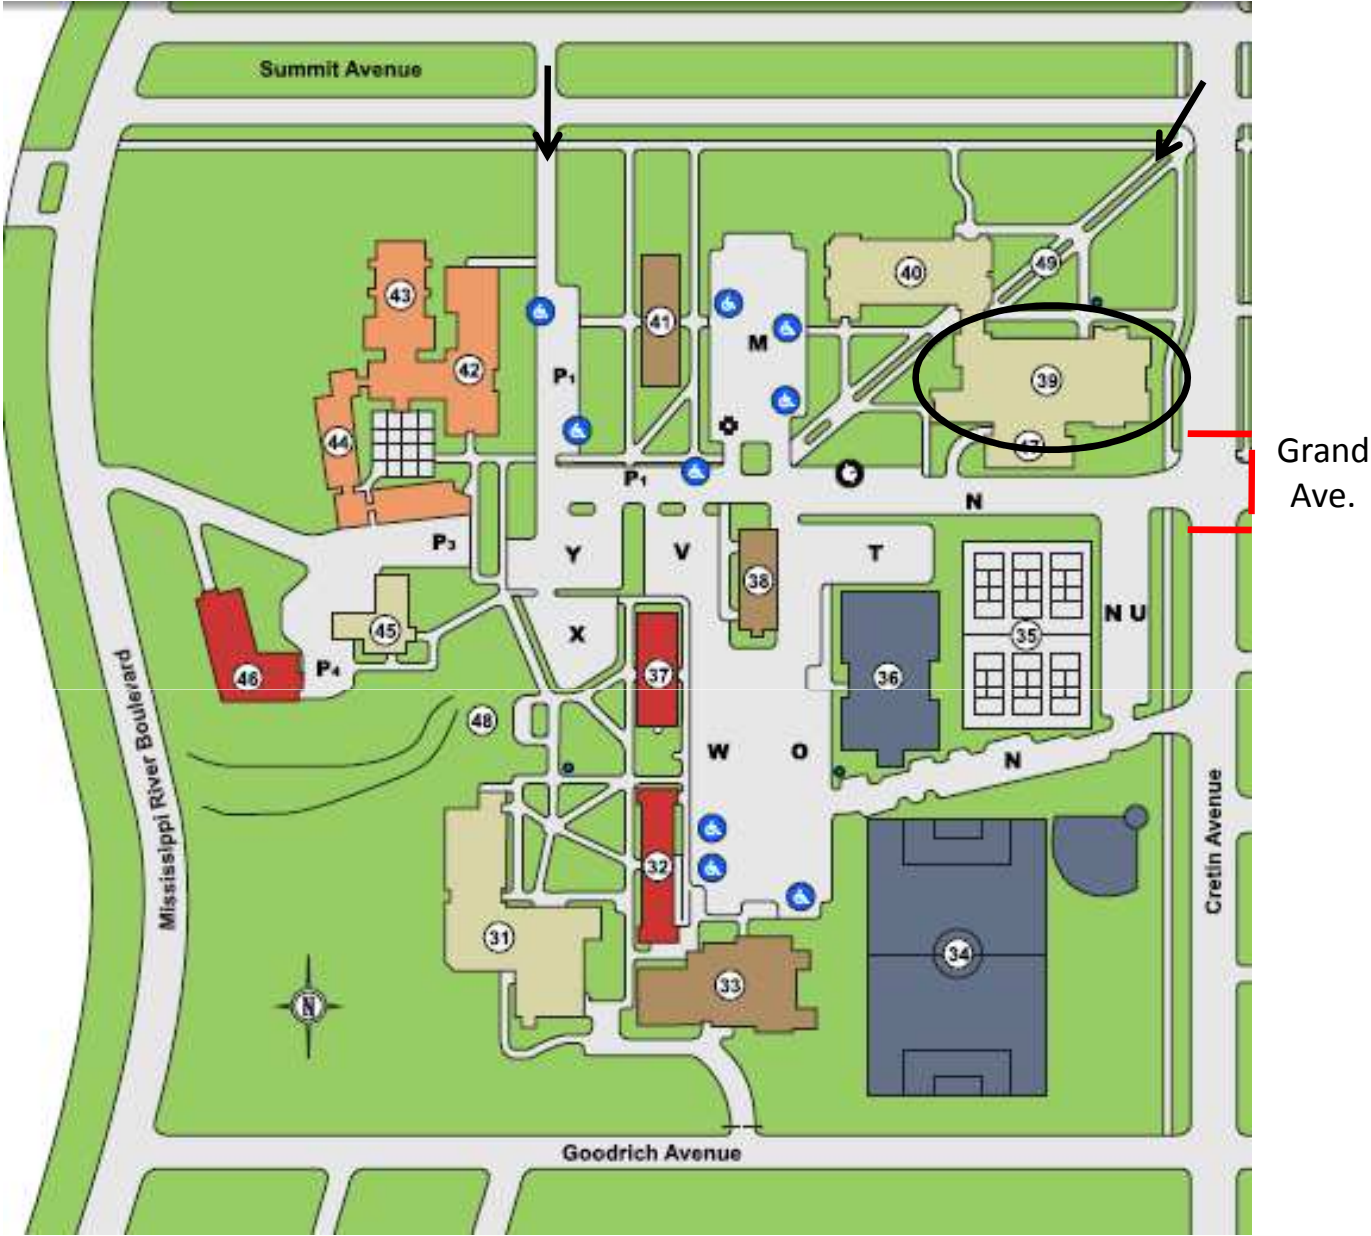

Note – there is construction on Cretin Avenue that effects UST access. Please see map below for specifics.

Enter UST Campus to get to Owen Science Hall via Summit Avenue.

Key

- Blocked Road 
- Suggested entry point 
- Owen Science Hall 